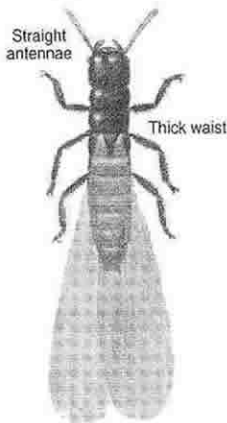

Learn the dangerous difference between ants and termites!

If you see winged ant-like insects around your property, you must know if they are ants or subterranean termites. If they are swarming termites, there is an established colony nearby looking for new nesting areas...and that means your home is in danger. Call us immediately, we'll eliminate the old colony and protect you from these home-damaging insects.

This is a winged **ANT**

Front wings longer than back wings

Actual size 1/2-inch

This is a winged **TERMITE**

Both pairs of wings same size

Actual size 1/2-inch

These are termites

WORKER

Actual size $\frac{1}{4}$ -inch

Remains hidden inside wood or earth. Resembles a grayish-white ant—except subterranean termite has thick waist and straight antennae. His job is to feed colony; to do this he travels between the ground and wood through tubes.

SOLDIER

Actual size $\frac{5}{16}$ -inch

Remains hidden inside wood or earth. Resembles worker, except for longer armored head, with large jaws to ward off enemies. His job is to defend the colony, mainly against ants.