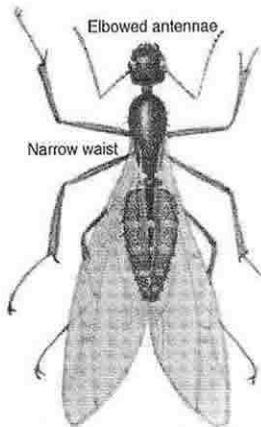

Learn the dangerous difference between ants and termites!

If you see winged ant-like insects around your property, you must know if they are ants or subterranean termites. If they are swarming termites, there is an established colony nearby looking for new nesting areas...and that means your home is in danger. Call us immediately, we'll eliminate the old colony and protect you from these home-damaging insects.

This is a winged **ANT**

Front wings longer than back wings

Actual size 1/2-inch

This is a winged **TERMITE**

Both pairs of wings same size

Actual size 1/2-inch

These are termites

WORKER

Actual size $\frac{1}{4}$ -inch

Remains hidden inside wood or earth. Resembles a grayish-white ant—except subterranean termite has thick waist and straight antennae. His job is to feed colony; to do this he travels between the ground and wood through tubes.

SOLDIER

Actual size $\frac{5}{16}$ -inch

Remains hidden inside wood or earth. Resembles worker, except for longer armored head, with large jaws to ward off enemies. His job is to defend the colony, mainly against ants.